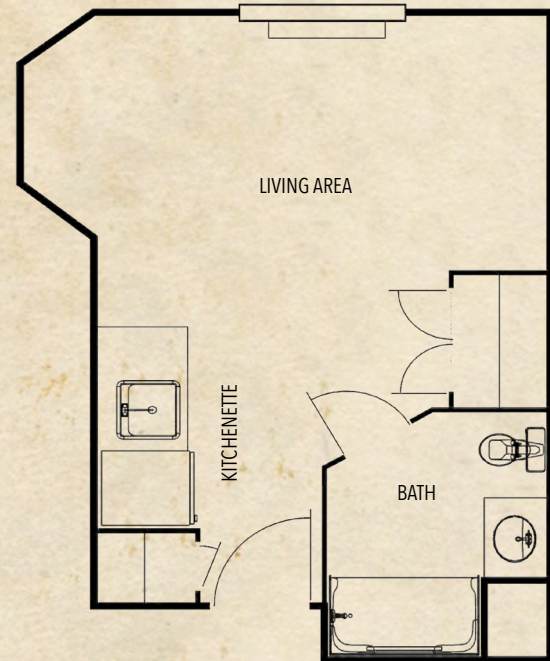

# ASSISTED LIVING UNITS

Studio | 286 - 333 Sq. Ft.

Studio Alcove | 308 - 320 Sq. Ft.

1 BR - 1 BA | 513 Sq. Ft.

1 BR - 1 BA | 572 Sq. Ft.